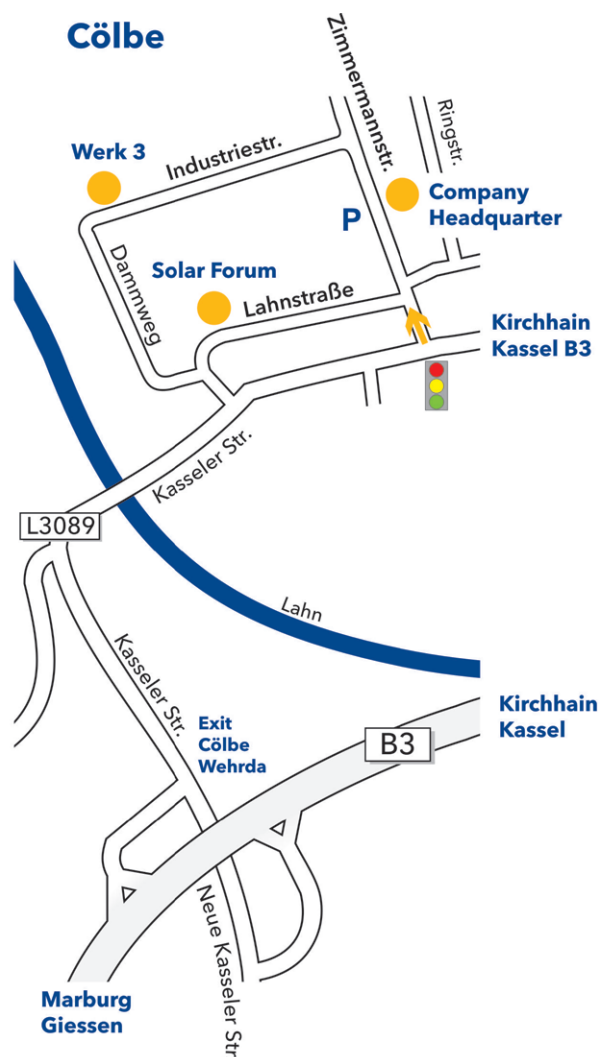

Travel Directions Company Headquarter Cölbe

Wagner & Co

SOLAR TECHNOLOGY
TECHNIQUE SOLAIRE
TECNOLOGÍA SOLAR
TECNOLOGIA SOLARE
SOLARTECHNOLOGIE

Wagner & Co Solartechnik GmbH
Company Headquarter Cölbe
Zimmermannstraße 12
35091 Cölbe/Marburg

Tel. +49 64 21 80 07-0
Fax +49 64 21 80 07-596

info_int@wagner-solar.com
www.wagner-solar.com

Werk 3 (Plant 3)
Industriestr. 10
35091 Cölbe

Sonnenforum (Solar Forum)
Lahnstrasse 16
35091 Cölbe

By car

- A 7 from Hamburg/Hannover/Kassel/Erfurt:
Exit interchange Kassel South onto A44 in direction intersection Kassel West, from there take A49 in direction Marburg. Then follow B3 to Marburg.
Exit at Cölbe/Wehrda.
- A 4 from Cologne/Düsseldorf:
At intersection Olpe South enter A45 in direction Frankfurt, then exit at intersection Wetzlar East onto B49 in direction Gießen. At Lahna A485/Gießen Ring follow direction Kassel/Marburg and then follow B3. Pass Marburg and exit at Cölbe/Wehrda.
- A 5 from Frankfurt:
At Gambach intersection change onto A45 in direction Gießen/Marburg, at intersection Gießen South enter A 485 and later follow B3 to Marburg.
Pass Marburg and exit at Cölbe/Wehrda.

Railroad

Cölbe Station (RE, RB) within 15 minutes of walking distance or Marburg central station (IC, RE, RB) and Taxi to Cölbe (4 km).

Information at: www.bahn.de

Airport

Frankfurt International Airport and then via railroad to Marburg or Cölbe.