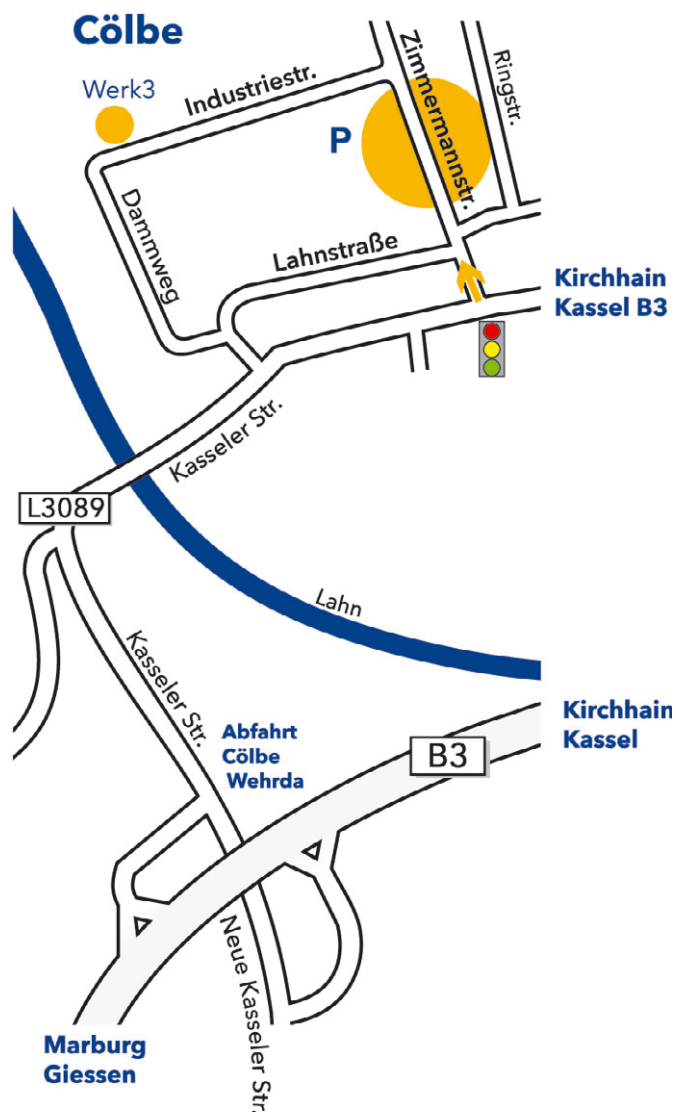

*First passive house standard office building
in Europe with only 1/10th energy demand in
comparison to existing standards*

Where to stay

Hotels in Cölbe und vicinity

Hotel	Distance	Address / Email	Phone	Fax	Price single/€	Price double/€
Hotel Company **s	Across the road	Lahnstr. 6 35091 Cölbe info@hotel-company.de	(06421) 9866-0	(06421) 9866-66	from 64	from 96
Hotel-Restaurant Ca la Luna	5 minutes driving	Alte Kasseler Str. 66 35039 Marburg info@hotel-calaluna.de	(06421) 59068-0	(06421) 59068-25	45 - 55	78
Hotel Lahngarten	10 minutes driving	Wehrdaer Str. 102 35041 Marburg-Wehrda info@hotel-lahngarten.de	(06421) 88840	(06421) 888444	56	79 - 95
Hotel Marburger Hof ***	10 minutes driving	Elisabethstr. 12 35037 Marburg info@marburgerhof.de	(06421) 59075-0	(06421) 59075-100	53 - 118	68 - 133
Hotel Village	15 minutes driving	Hauptstraße 38a 35094 Lahntal - Sarnau sarnau@village-hotels.de	(06423) 5412-0	(06423) 5412-24	45	65
Hotel-Restaurant Carle	15 minutes driving	Ronhäuser Straße 8 35043 Marburg Cappel reservierung@hotel-carle.de	(06421) 94930	(06421) 9493930	38 - 50	58 - 82
Hotel Hostaria del Castello (Altstadt)	10 minutes driving + 5 minutes walking	Markt 19 35037 Marburg info@del-castello.de	(06421) 25884	(06421) 13225	49 - 74	69 - 95
Hotel Zur Sonne (Altstadt)	10 minutes driving + 5 minutes walking	Markt 14 35037 Marburg sonne.marburg@googlemail.com	(06421) 1719-0	(06421) 1719-40	45 - 55	80 - 95
Hotel Welcome ***	15 minutes driving	Pilgrimstein 29 35037 Marburg Info.mar@welcome-hotels.com	(06421) 918-0	(06421) 918-444	94 - 118	124 - 148
Hotel Bellevue ****	15 minutes driving	Hauptstrasse 30 35096 Wolfshausen info@bellevue-marburg.de	(06421) 7909-0	(06421) 7909-15	75 - 89	108 - 147