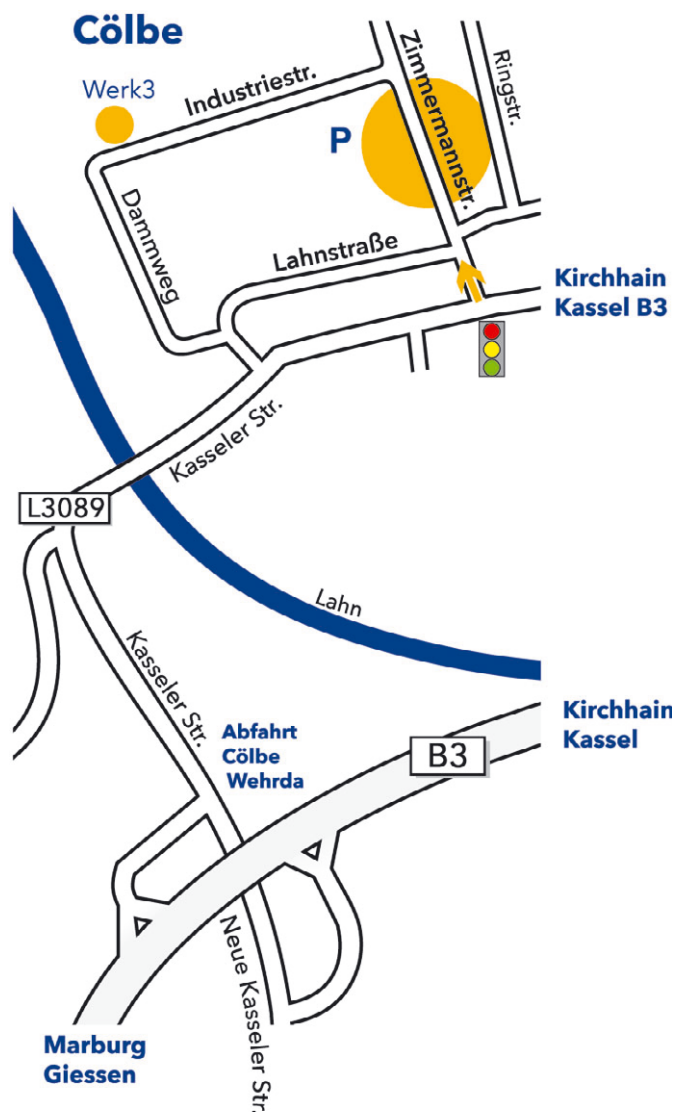

*First passive house standard office building
in Europe with only 1/10th energy demand in
comparison to existing standards*

Where to stay

Hotels in Cölbe und vicinity

Hotel	Distance	Address / Email	Phone	Fax	Price single/€	Price double/€
Hotel Company **s	Across the road	Lahnstr. 6 35091 Cölbe info@hotel-company.de	(06421) 9866-0	(06421) 9866-66	from 64	from 96
Hotel Orthwein	10 minutes walking	Kasseler Straße 48 35091 Cölbe info@hotel-orthwein.de	(06421) 9861-0	(06421) 9861-61	38 - 65	75 - 80
Hotel-Restaurant Ca la Luna	5 minutes driving	Alte Kasseler Str. 66 35039 Marburg info@hotel-calaluna.de	(06421) 59068-0	(06421) 59068-25	48 - 55	78
Hotel Lahngarten	10 minutes driving	Wehrdaer Str. 102 35041 Marburg-Wehrda info@hotel-lahngarten.de	(06421) 88840	(06421) 888444	56	79 - 95
Hotel Marburger Hof ***	10 minutes driving	Elisabethstr. 12 35037 Marburg info@marburgerhof.de	(06421) 59075-0	(06421) 59075-100	58 - 103	68 - 113
Hotel Village	15 minutes driving	Hauptstraße 38a 35094 Lahntal - Sarnau sarnau@village-hotels.de	(06423) 5412-0	(06423) 5412-24	from 53	from 79
Hotel-Restaurant Carle	15 minutes driving	Ronhäuser Straße 8 35043 Marburg Cappel reservierung @hotel-carle.de	(06421) 94930	(06421) 9493930	36 - 50	58 - 82
Hotel Hostaria del Castello (Altstadt)	10 minutes driving + 5 minutes walking	Markt 19 35037 Marburg info@del-castello.de	(06421) 25884	(06421) 13225	49 - 74	69 - 95
Hotel Zur Sonne (Altstadt)	10 minutes driving + 5 minutes walking	Markt 14 35037 Marburg sonne.marburg @googlemail.com	(06421) 1719-0	(06421) 1719-40	45 - 55	80 - 95
Hotel Welcome ***	15 minutes driving	Pilgrimstein 29 35037 Marburg Info.mar @welcome-hotels.com	(06421) 918-0	(06421) 918-444	91 - 101	121 - 131
Hotel Bellevue ****	15 minutes driving	Hauptstrasse 30 35096 Wolfshausen info@ bellevue-marburg.de	(06421) 7909-0	(06421) 7909-15	70 - 98	98 - 147