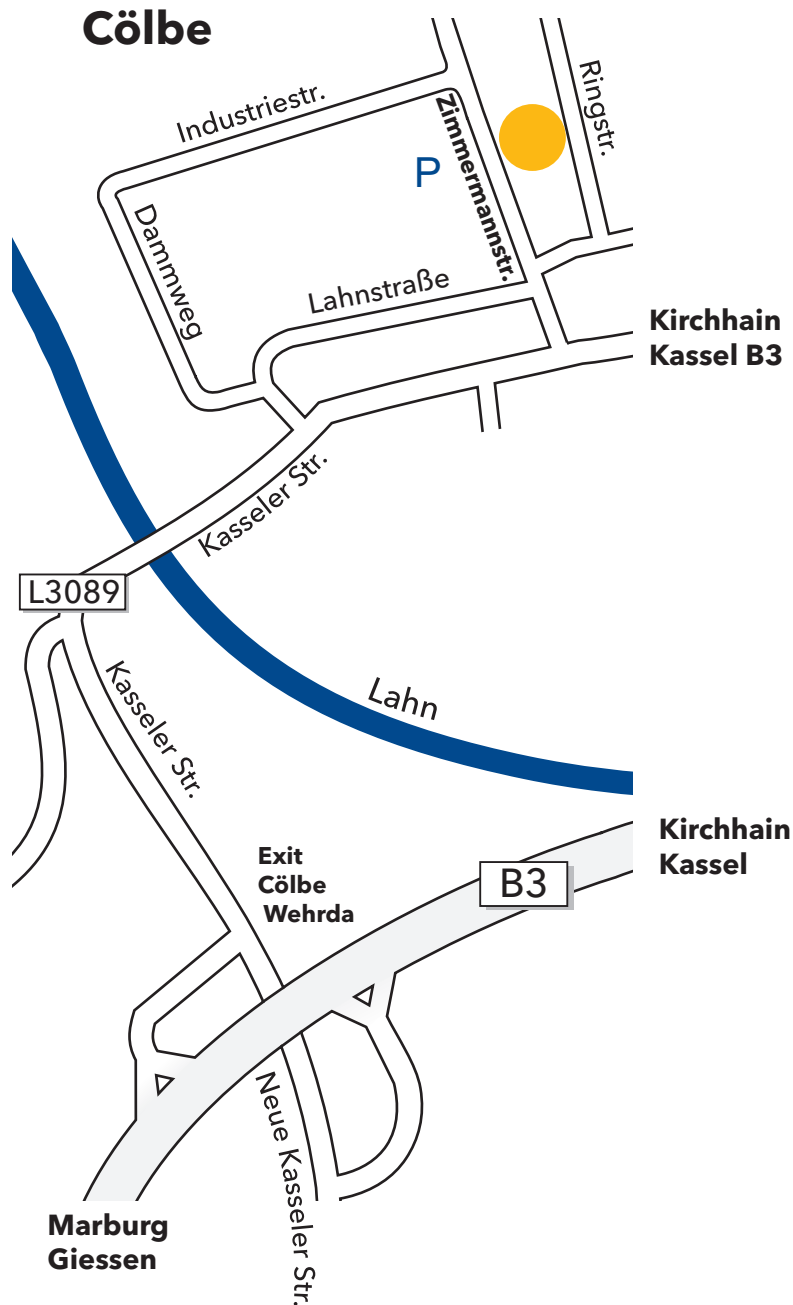

Directions

Wagner & Co Solartechnik GmbH

Wagner & Co

Company HQ in Cölbe / near Marburg

Wagner & Co
Solartechnik GmbH
Zimmermannstraße 12
D-35091 Cölbe/Marburg

Tel. +49 (0) 64 21 - 80 07 - 0
Fax +49 (0) 64 21 - 80 07 - 22

info@wagner-solar.com
www.wagner-solar.com