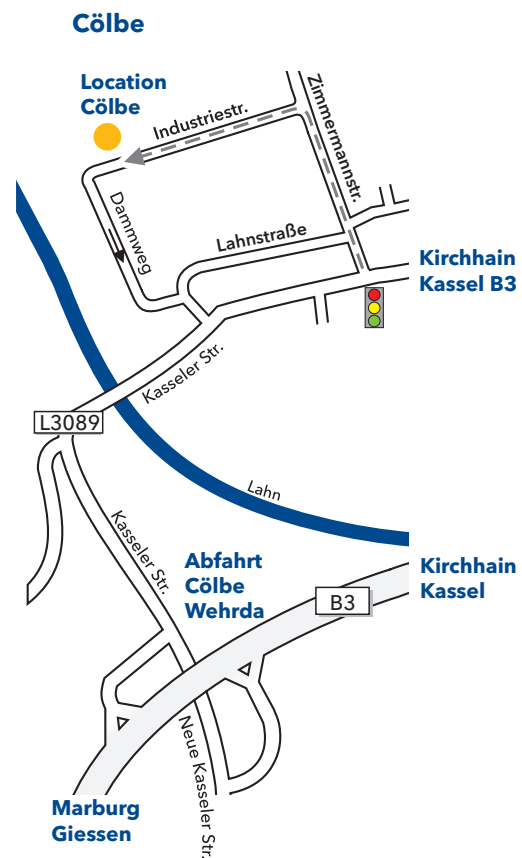

Travel Directions Location Cölbe

Wagner Solar

ENERGIETECHNIK
ENERGY TECHNOLOGY
TECHNOLOGIE ÉNERGÉTIQUE
ENERGIETECHNIK

Wagner Solar GmbH - Location Cölbe

- Management
- Production Mounting Systems
- Logistics

Industriestraße 10
35091 Cölbe/Marburg

Tel. +49 (0) 64 21 80 07-0
Fax +49 (0) 64 21 80 07-22

info@wagner-solar.com
www.wagner-solar.com

By car

- A 7 from Hamburg/Hannover/Kassel/Erfurt:
Exit interchange Kassel South onto A44 in direction intersection Kassel West, from there take A49 in direction Marburg. Then follow B3 to Marburg.
Exit at Cölbe/Wehrda.
- A 4 from Cologne/Düsseldorf:
At intersection Olpe South enter A45 in direction Frankfurt, then exit at intersection Wetzlar East onto B49 in direction Gießen. At Lahna A485/Gießen Ring follow direction Kassel/Marburg and then follow B3. Pass Marburg and exit at Cölbe/Wehrda.
- A 5 from Frankfurt:
At Gambach intersection change onto A45 in direction Gießen/Marburg, at intersection Gießen South enter A 485 and later follow B3 to Marburg.
Pass Marburg and exit at Cölbe/Wehrda.

Railroad

Cölbe Station (RE, RB) within 15 minutes of walking distance or Marburg central station (IC, RE, RB) and Taxi to Cölbe (4 km).

Information at: www.bahn.de

Airport

Frankfurt International Airport and then via railroad to Marburg or Cölbe.